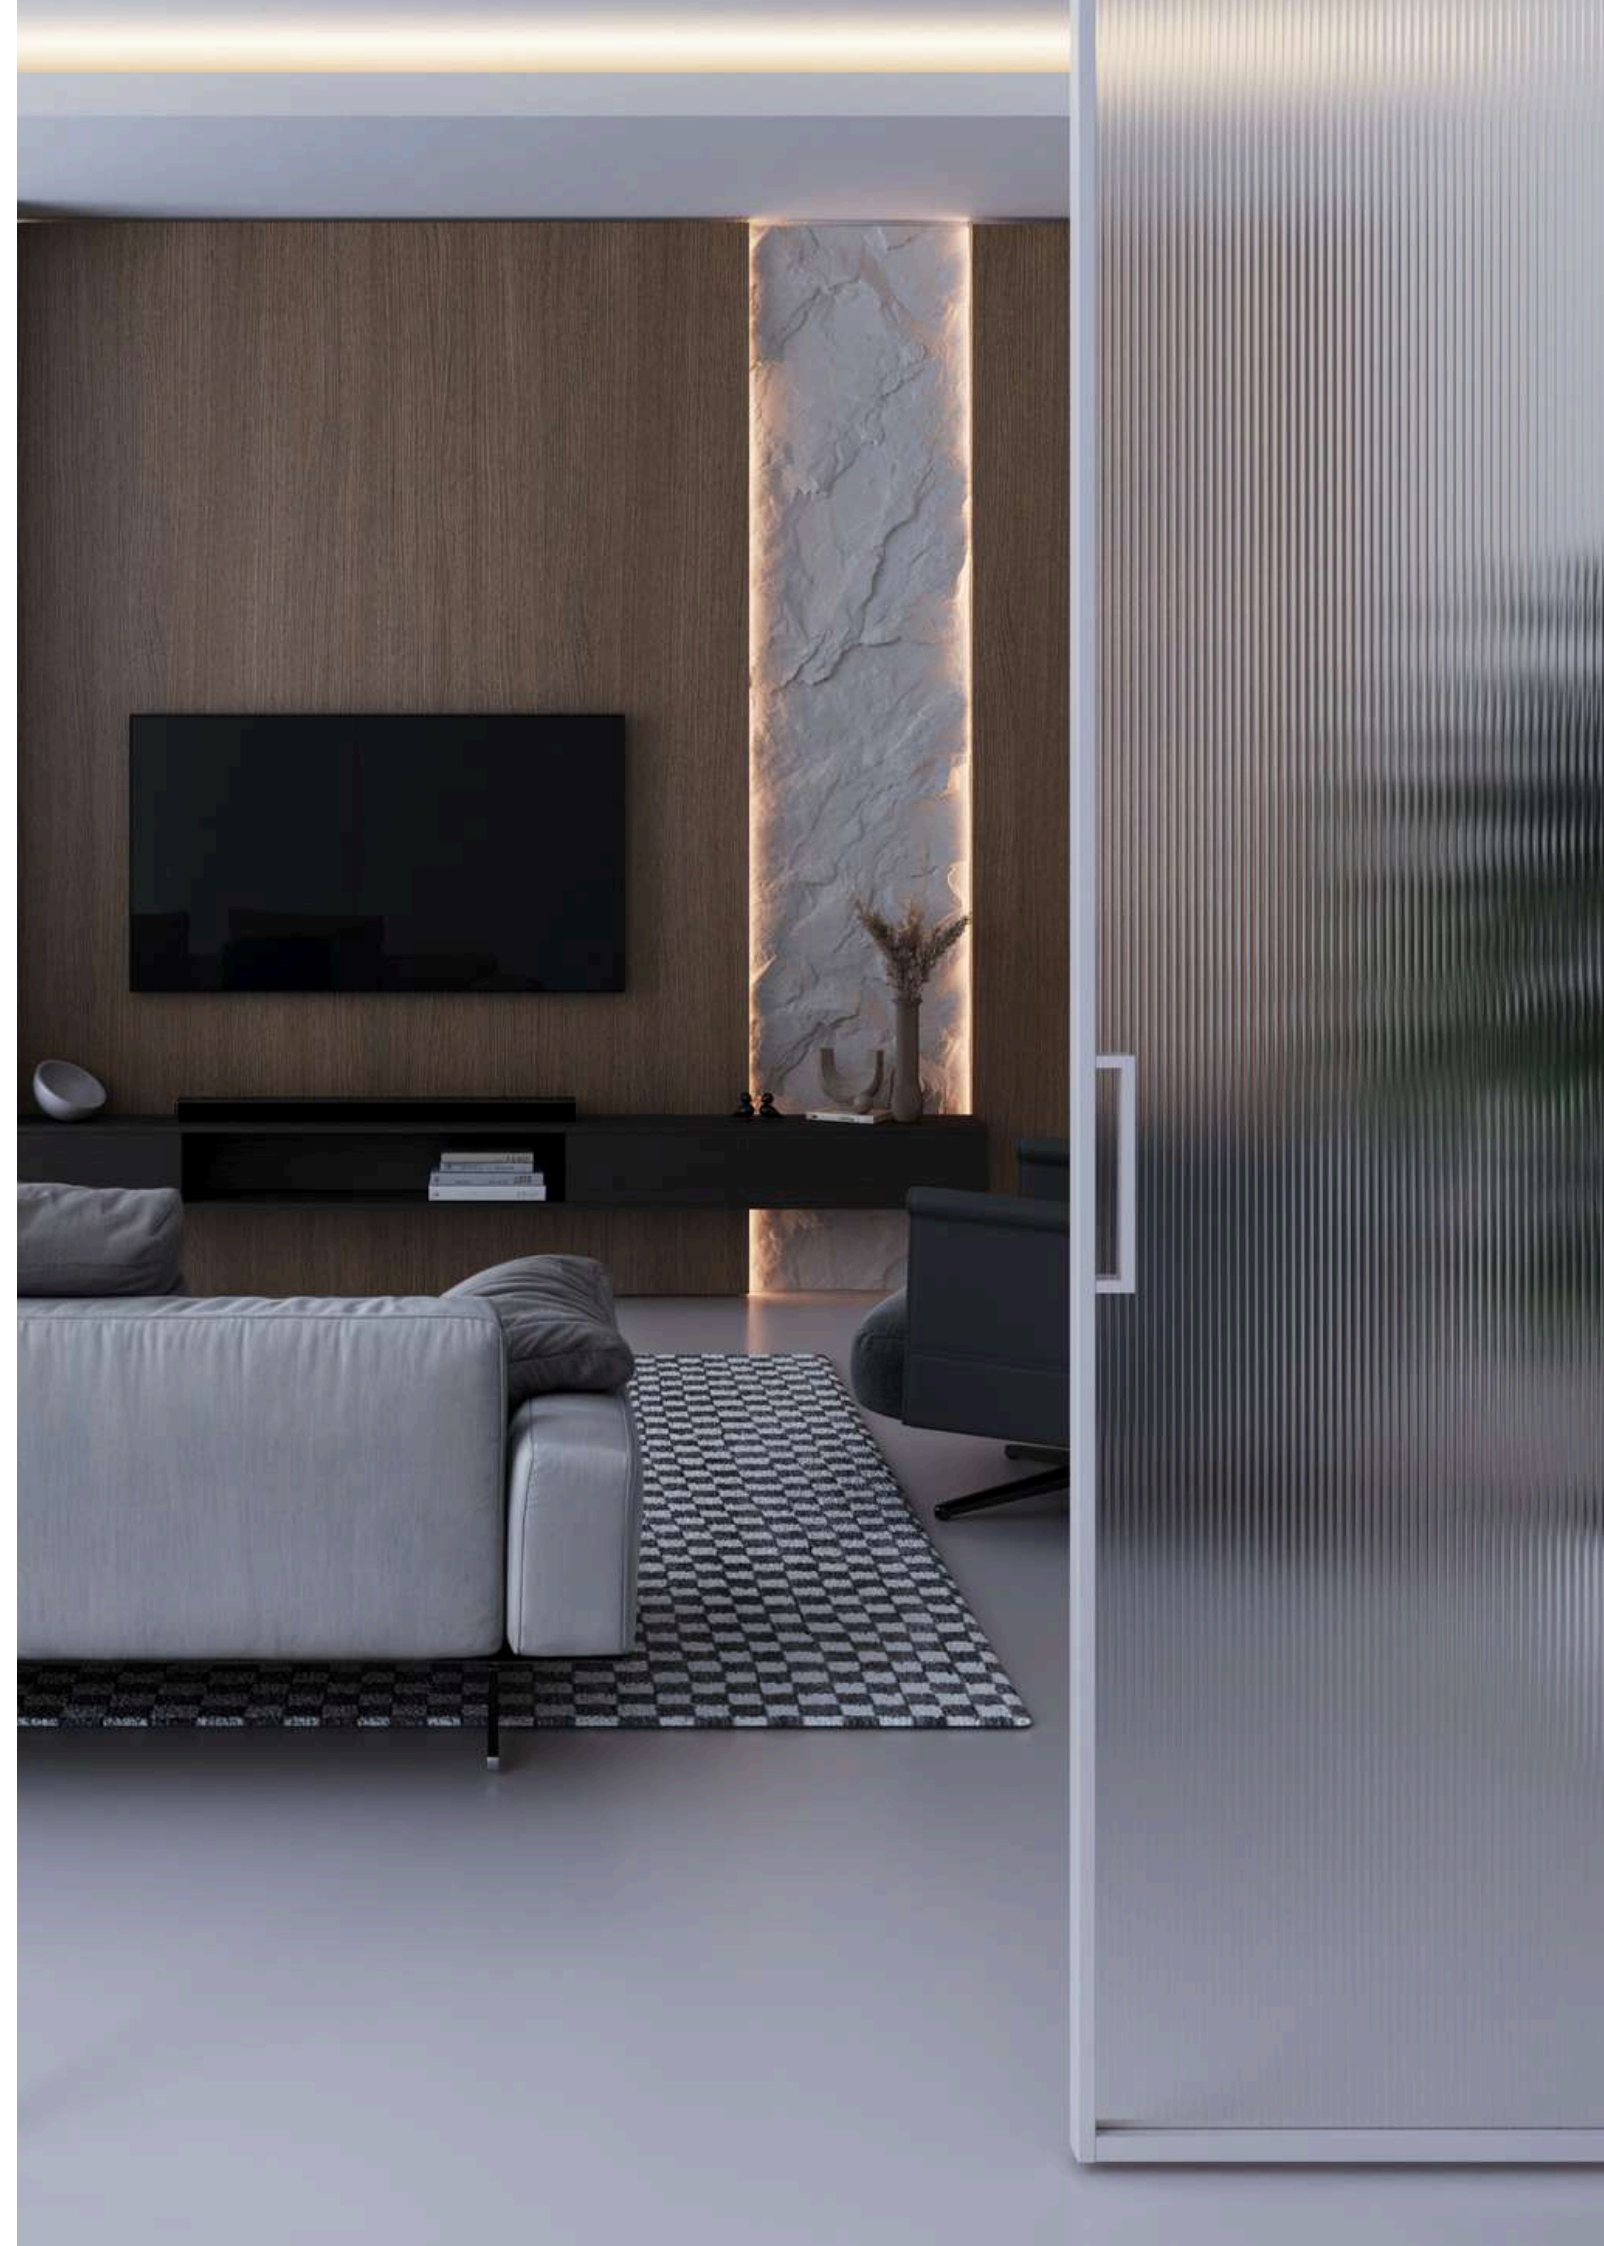

Movi crea porte e pannelli scorrevoli che uniscono design, tecnologia e materiali pregiati. Dal 1960, anticipiamo le tendenze offrendo soluzioni su misura per architetti e designer. Ogni prodotto è un equilibrio perfetto tra estetica e funzionalità

Movi creates sliding doors and panels that combine design, technology and fine materials. Since 1960, we have been anticipating trends by offering tailor-made solutions for architects and designers. Each product is a perfect balance between aesthetics and functionality