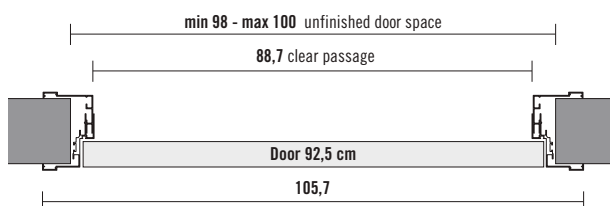

Polished double-sided glasses

- SR30 Bianco
- SR31 Lino
- SR32 Ardesia
- SR44 Nero
- SR50 Tortora
- SR51 Castagna
- RAL Colours

5_Modo Dimensions

H 210 cm

H 240 cm

H 270 cm

W 72,5 cm

W 82,5 cm

W 92,5 cm

Opening

Jamb