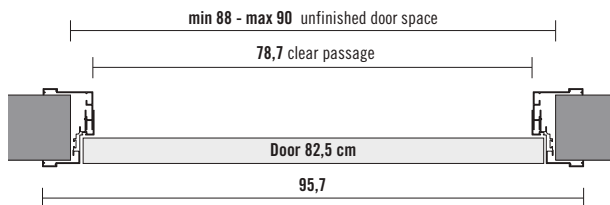

Polished double-sided glasses

- SR30 Bianco
- SR31 Lino
- SR32 Ardesia
- SR44 Nero
- SR50 Tortora
- SR51 Castagna
- RAL Colours

5_Modo Dimensions

H 210 cm

H 240 cm

H 270 cm

W 72,5 cm

W 82,5 cm

W 92,5 cm

Opening

Jamb