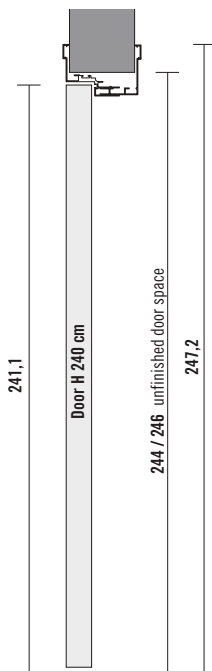

1. Extruded aluminium telescopic jamb
2. Aluminum door frame profile
3. Glass thickness 0,5 cm.
Glass thickness 0,6 cm.
Door weight with 0,5 cm glass 15,5 kg/m².
Door weight with 0,6 cm glass 17 kg/m².
4. Lock / handle plate

The Less door price includes the lock with the cover plate in the same finish as the frame.
 The jamb is telescopic and extendable for wall thicknesses from 10,5 to 13,5 cm. For greater wall thickness, see specifications (see page 137).
 Handle not included.

Polished double-sided glasses

- SR30 Bianco
- SR31 Lino
- SR32 Ardesia
- SR44 Nero
- SR50 Tortora
- SR51 Castagna
- RAL Colours

5_Modo Dimensions

H 210 cm

H 240 cm

H 270 cm

W 72,5 cm

W 82,5 cm

W 92,5 cm

Opening

Jamb