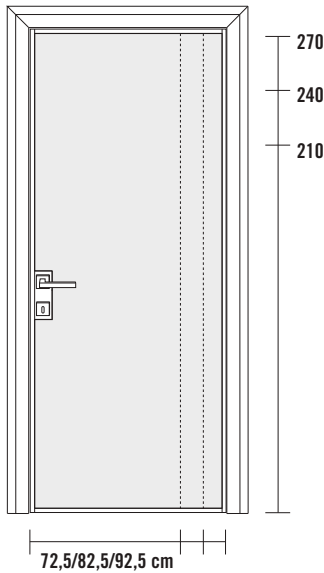

The Less door price includes the lock with the cover plate in the same finish as the frame.
The jamb is telescopic and extendable for wall thicknesses from 10,5 to 13,5 cm. For greater wall thickness, see specifications (see page 137).
Handle not included.

Maximum height and width dimensions

Available finishes

Frame profiles

- AL31 Anodized Aluminium
- AL32 Polished Chrome
- AL35 Anodized Brown
- LC01 Lacquer Bianco
- LC02 Lacquer Nero
- LC12 Lacquer Panna
- LC14 Lacquer Caffè
- LC15 Lacquer Lino
- LC16 Lacquer Tortora
- RAL Lacquered

Laminated glasses

- SP01 Double sided Clear mirror
- SP21 Double sided Fumè mirror
- SP22 Double sided Bronzo mirror
- ST01 Bianco Latte

Etched glasses

- VA01 Neutral etched
- VAEX01 Extralight etched
- VA21 Etched Fumé
- VA22 Etched Bronzo

Transparent glasses

- CR20 Transparent
- CREX20 Trasparent Extralight
- CR21 Fumé
- CR22 Bronzo

Reflective glasses

- RIFM Reflective Marrone
- RIFG Reflective Grigio
- RIFB Reflective Bronzo
- RIF20 Reflective Transparent

Polished double-sided glasses

- SR30 Bianco
- SR31 Lino
- SR32 Ardesia
- SR44 Nero
- SR50 Tortora
- SR51 Castagna
- RAL Colours