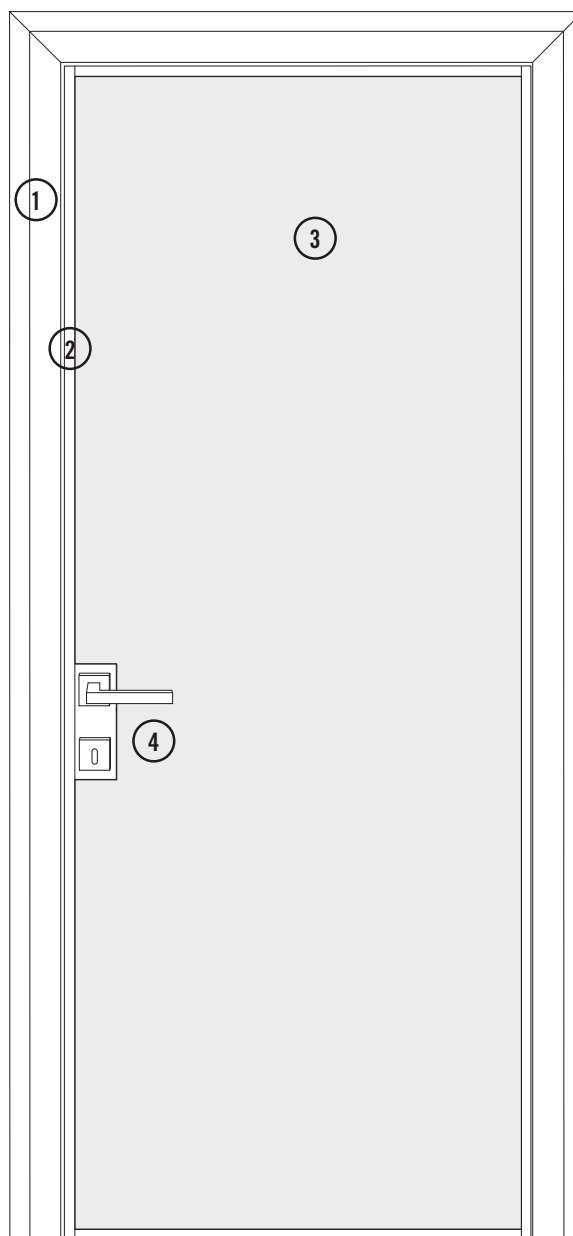

1. Extruded aluminium telescopic jamb
2. Aluminum door frame profile
3. Glass thickness 0,5 cm.
Glass thickness 0,6 cm.
Door weight with 0,5 cm glass 15,5 kg/m².
Door weight with 0,6 cm glass 17 kg/m².
4. Lock / handle plate

The Less door price includes the lock with the cover plate in the same finish as the frame.
 The jamb is telescopic and extendable for wall thicknesses from 10,5 to 13,5 cm. For greater wall thickness, see specifications (see page 137).
 Handle not included.

Polished double-sided glasses

- SR30 Bianco
- SR31 Lino
- SR32 Ardesia
- SR44 Nero
- SR50 Tortora
- SR51 Castagna
- RAL Colours

5_Modo Dimensions

H 210 cm

H 240 cm

H 270 cm

W 72,5 cm

W 82,5 cm

W 92,5 cm

Opening

Jamb