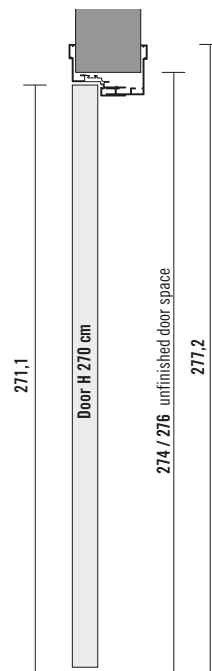

1. Extruded aluminium telescopic jamb
2. Aluminum door frame profile
3. Glass thickness 0,5 cm.
Glass thickness 0,6 cm.
Door weight with 0,5 cm glass 15,5 kg/m².
Door weight with 0,6 cm glass 17 kg/m².
4. Lock / handle plate

The Less door price includes the lock with the cover plate in the same finish as the frame.
 The jamb is telescopic and extendable for wall thicknesses from 10,5 to 13,5 cm. For greater wall thickness, see specifications (see page 137).
 Handle not included.

Polished double-sided glasses

- SR30 Bianco
- SR31 Lino
- SR32 Ardesia
- SR44 Nero
- SR50 Tortora
- SR51 Castagna
- RAL Colours

5_Modo Dimensions

H 210 cm

H 240 cm

H 270 cm

W 72,5 cm

W 82,5 cm

W 92,5 cm

Opening

Jamb