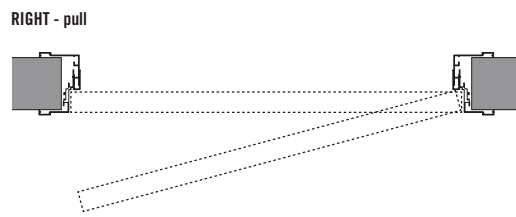

Polished double-sided glasses

- SR30 Bianco
- SR31 Lino
- SR32 Ardesia
- SR44 Nero
- SR50 Tortora
- SR51 Castagna
- RAL Colours

5_Modo Dimensions

H 210 cm

H 240 cm

H 270 cm

W 72,5 cm

W 82,5 cm

W 92,5 cm

Opening

Jamb