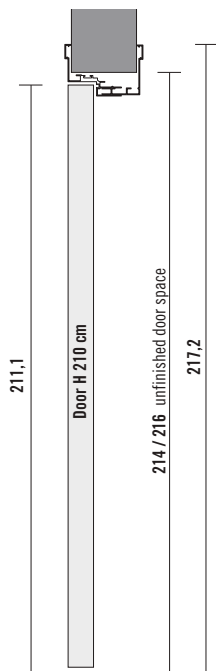

1. Extruded aluminium telescopic jamb
2. Aluminum door frame profile
3. Glass thickness 0,5 cm.
Glass thickness 0,6 cm.
Door weight with 0,5 cm glass 15,5 kg/m².
Door weight with 0,6 cm glass 17 kg/m².
4. Lock / handle plate

The Less door price includes the lock with the cover plate in the same finish as the frame.
 The jamb is telescopic and extendable for wall thicknesses from 10,5 to 13,5 cm. For greater wall thickness, see specifications (see page 137).
 Handle not included.

Polished double-sided glasses

- SR30 Bianco
- SR31 Lino
- SR32 Ardesia
- SR44 Nero
- SR50 Tortora
- SR51 Castagna
- RAL Colours

5_Modo Dimensions

H 210 cm

H 240 cm

H 270 cm

W 72,5 cm

W 82,5 cm

W 92,5 cm

Opening

Jamb