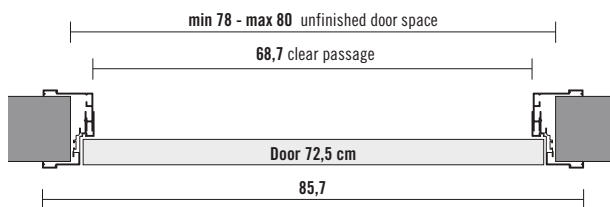

Polished double-sided glasses

- SR30 Bianco
- SR31 Lino
- SR32 Ardesia
- SR44 Nero
- SR50 Tortora
- SR51 Castagna
- RAL Colours

5_Modo Dimensions

H 210 cm

H 240 cm

H 270 cm

W 72,5 cm

W 82,5 cm

W 92,5 cm

Opening

Jamb