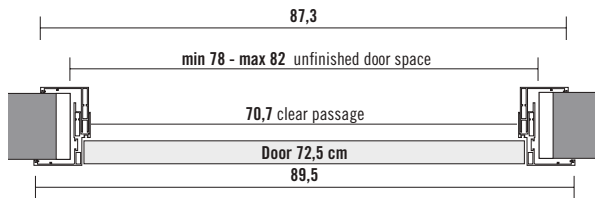

Mirror

SP01 Clear mirror
SP21 Fumè mirror
SP22 Bronzo mirror

1 wood side (LE, LC), 1 glass side

1 wood side (LE, LC), 1 mirror side

1 glass side, 1 mirror side

6_Segno Dimensions

H 210 cm

H 240 cm

H 270 cm

W 72,5 cm

W 82,5 cm

W 92,5 cm

Opening

Jamb