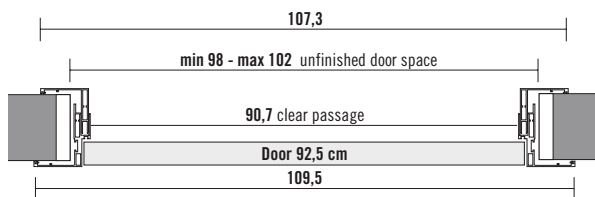

Mirror

SP01 Clear mirror
SP21 Fumè mirror
SP22 Bronzo mirror

1 wood side (LE, LC), 1 glass side

1 wood side (LE, LC), 1 mirror side

1 glass side, 1 mirror side

6_Segno Dimensions

H 210 cm

H 240 cm

H 270 cm

W 72,5 cm

W 82,5 cm

W 92,5 cm

Opening

Jamb