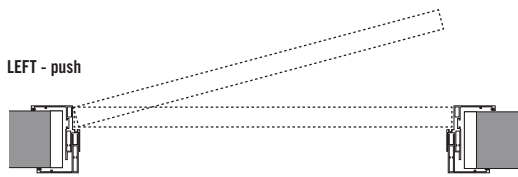

Mirror

SP01 Clear mirror
SP21 Fumè mirror
SP22 Bronzo mirror

1 wood side (LE, LC), 1 glass side

1 wood side (LE, LC), 1 mirror side

1 glass side, 1 mirror side

6_Segno Dimensions

H 210 cm

H 240 cm

H 270 cm

W 72,5 cm

W 82,5 cm

W 92,5 cm

Opening

Jamb