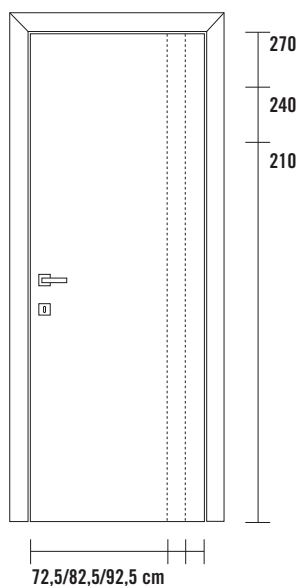

The Segno door price includes the lock.

The jamb is telescopic and extendable for wall thicknesses from 10,5 cm to 13,5 cm.

For greater wall thickness, see specifications (see page 185). Handle not included.

If in combination with pocket doors, check with our technical office the possibility of aligning the horizontal bands of the two different systems in height.

Maximum height and width dimensions

Available finishes

Panel profiles

AL31 Anodized Aluminium
AL32 Polished chrome
AL34 Satin steel
LC01 Lacquer Bianco
LC02 Lacquer Nero
LC12 Lacquer Panna
LC14 Lacquer Caffè
LC15 Lacquer Lino
LC16 Lacquer Tortora
RAL Lacquered

Polished double-sided glasses

SR30 Bianco
SR31 Lino
SR32 Ardesia
SR44 Nero
SR50 Tortora
SR51 Castagna
RAL Colours

Wood panel / Lacquered

LE27 Bleached oak
LE28 Wengè-stained oak
LE29 Teak
LE31 Smoked Chestnut
LE32 Black Walnut
LE33 European Walnut
LE34 Grey stained oak
LC01 Lacquer Bianco
LC02 Lacquer Nero
LC12 Lacquer Panna
LC14 Lacquer Caffè
LC15 Lacquer Lino
LC16 Lacquer Tortora
RAL Lacquered

Mirror

SP01 Clear mirror
SP21 Fumè mirror
SP22 Bronzo mirror

1 wood side (LE, LC), 1 glass side

1 wood side (LE, LC), 1 mirror side

1 glass side, 1 mirror side