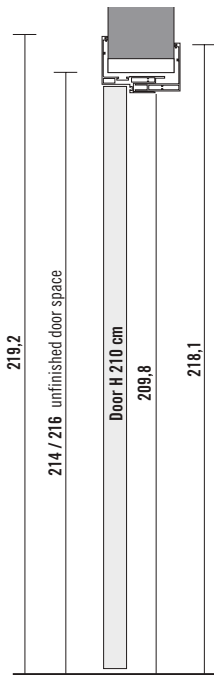

6_Segno Technical specifications

- 1. Extruded aluminium telescopic jamb
- 2. Aluminum door frame profile
- 4. Glass on two sides, 0,5 cm thick.
Wood/lacquered panel 3,8 cm thick.
Glass panel weight cm 27 kg/m².
Wood panel weight 14 kg/m².
- 4. Handle

The Segno door price includes the lock.

The jamb is telescopic and extendable for wall thicknesses from 10,5 cm to 13,5 cm.

For greater wall thickness, see specifications (see page 185). Handle not included.

Mirror

SP01 Clear mirror
SP21 Fumè mirror
SP22 Bronzo mirror

1 wood side (LE, LC), 1 glass side

1 wood side (LE, LC), 1 mirror side

1 glass side, 1 mirror side

6_Segno Dimensions

H 210 cm

H 240 cm

H 270 cm

W 72,5 cm

W 82,5 cm

W 92,5 cm

Opening

Jamb