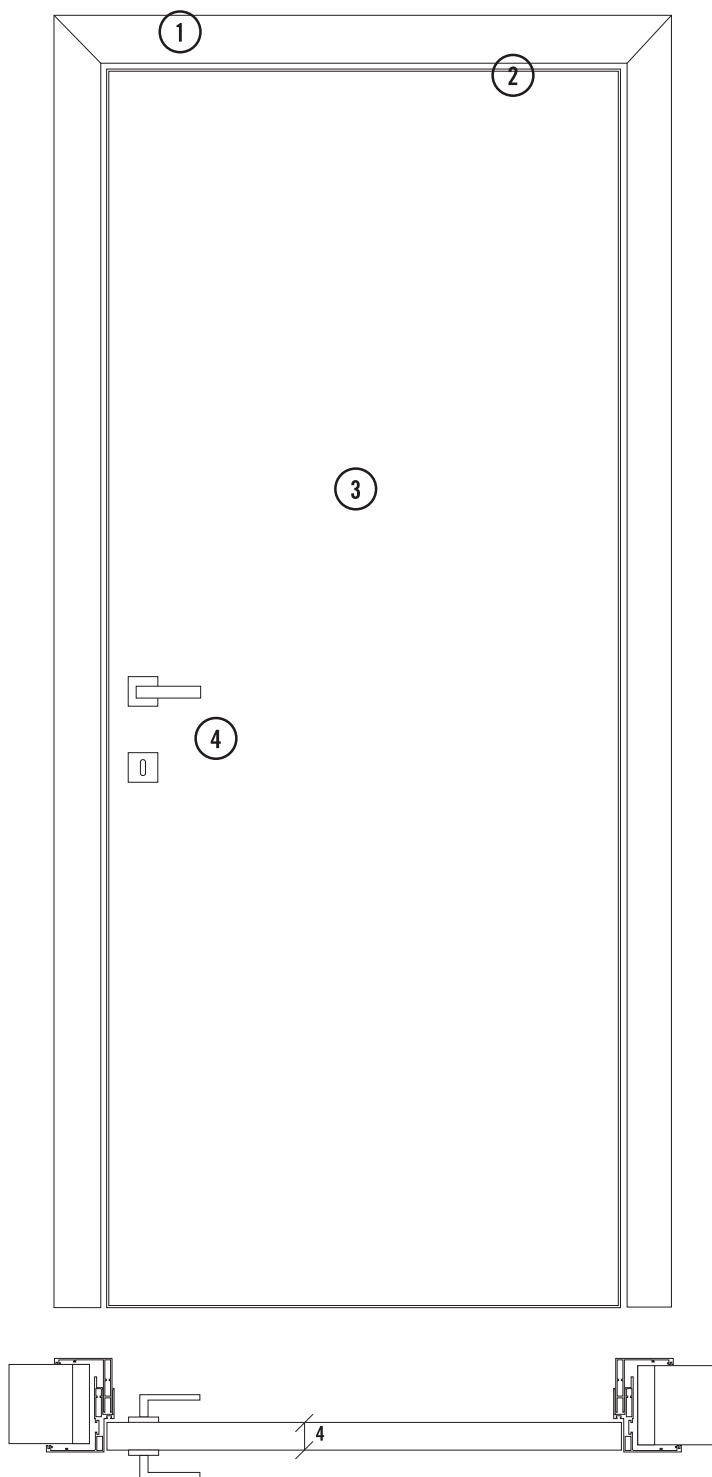

6_Segno Technical specifications

- 1. Extruded aluminium telescopic jamb
- 2. Aluminum door frame profile
- 4. Glass on two sides, 0,5 cm thick.
Wood/lacquered panel 3,8 cm thick.
Glass panel weight cm 27 kg/m².
Wood panel weight 14 kg/m².
- 4. Handle

The Segno door price includes the lock.

The jamb is telescopic and extendable for wall thicknesses from 10,5 cm to 13,5 cm.

For greater wall thickness, see specifications (see page 185). Handle not included.

Mirror

SP01 Clear mirror
SP21 Fumè mirror
SP22 Bronzo mirror

1 wood side (LE, LC), 1 glass side

1 wood side (LE, LC), 1 mirror side

1 glass side, 1 mirror side

6_Segno Dimensions

H 210 cm

H 240 cm

H 270 cm

W 72,5 cm

W 82,5 cm

W 92,5 cm

Opening

Jamb