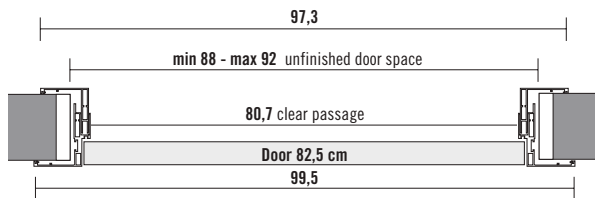

Mirror

SP01 Clear mirror
SP21 Fumè mirror
SP22 Bronzo mirror

1 wood side (LE, LC), 1 glass side

1 wood side (LE, LC), 1 mirror side

1 glass side, 1 mirror side

6_Segno Dimensions

H 210 cm

H 240 cm

H 270 cm

W 72,5 cm

W 82,5 cm

W 92,5 cm

Opening

Jamb