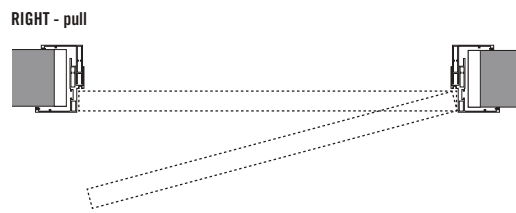

Mirror

SP01 Clear mirror
SP21 Fumè mirror
SP22 Bronzo mirror

1 wood side (LE, LC), 1 glass side

1 wood side (LE, LC), 1 mirror side

1 glass side, 1 mirror side

6_Segno Dimensions

H 210 cm

H 240 cm

H 270 cm

W 72,5 cm

W 82,5 cm

W 92,5 cm

Opening

Jamb