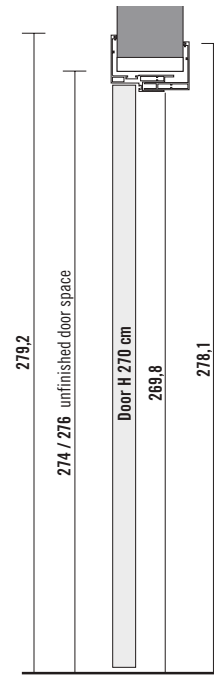

6_Segno Technical specifications

- 1. Extruded aluminium telescopic jamb
- 2. Aluminum door frame profile
- 4. Glass on two sides, 0,5 cm thick.
Wood/lacquered panel 3,8 cm thick.
Glass panel weight cm 27 kg/m².
Wood panel weight 14 kg/m².
- 4. Handle

The Segno door price includes the lock.

The jamb is telescopic and extendable for wall thicknesses from 10,5 cm to 13,5 cm.

For greater wall thickness, see specifications (see page 185). Handle not included.

Mirror

SP01 Clear mirror
SP21 Fumè mirror
SP22 Bronzo mirror

1 wood side (LE, LC), 1 glass side

1 wood side (LE, LC), 1 mirror side

1 glass side, 1 mirror side

6_Segno Dimensions

H 210 cm

H 240 cm

H 270 cm

W 72,5 cm

W 82,5 cm

W 92,5 cm

Opening

Jamb