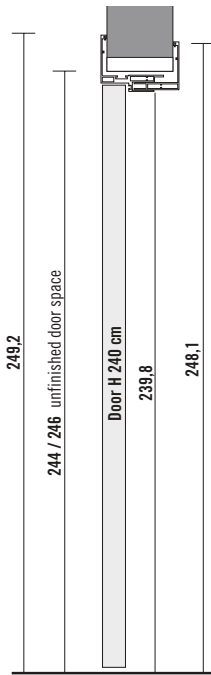

6_Segno Technical specifications

- 1. Extruded aluminium telescopic jamb
- 2. Aluminum door frame profile
- 4. Glass on two sides, 0,5 cm thick.
Wood/lacquered panel 3,8 cm thick.
Glass panel weight cm 27 kg/m².
Wood panel weight 14 kg/m².
- 4. Handle

The Segno door price includes the lock.

The jamb is telescopic and extendable for wall thicknesses from 10,5 cm to 13,5 cm.

For greater wall thickness, see specifications (see page 185). Handle not included.

Mirror

SP01 Clear mirror
SP21 Fumè mirror
SP22 Bronzo mirror

1 wood side (LE, LC), 1 glass side

1 wood side (LE, LC), 1 mirror side

1 glass side, 1 mirror side

6_Segno Dimensions

H 210 cm

H 240 cm

H 270 cm

W 72,5 cm

W 82,5 cm

W 92,5 cm

Opening

Jamb