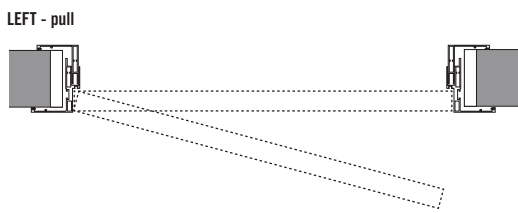

Mirror

SP01 Clear mirror
SP21 Fumè mirror
SP22 Bronzo mirror

1 wood side (LE, LC), 1 glass side

1 wood side (LE, LC), 1 mirror side

1 glass side, 1 mirror side

6_Segno Dimensions

H 210 cm

H 240 cm

H 270 cm

W 72,5 cm

W 82,5 cm

W 92,5 cm

Opening

Jamb